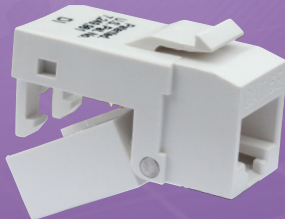

Structured Wiring

Connectivity solutions
for your network!

Platinum Tools is known as a leader in providing products and solutions for the structured wiring networking world of data, voice and video. Our Xpress Jack™ Punchdown Tool, Keystone Jacks, Wall Plates and EZ-SnapJacks™ are the latest additions to our growing line of solutions.

Xpress Jack

- One stroke keystone jack terminations
- Designed for 110 type 4 pair keystone jacks
- Simple, one-handed operation

Keystone Jacks

- Cat3
- Cat5e
- Cat6
- Cat6A

Wall Plates

- 1 Port
- 2 Ports
- 4 Ports

EZ-SnapJacks

- Cat5e
- Cat6