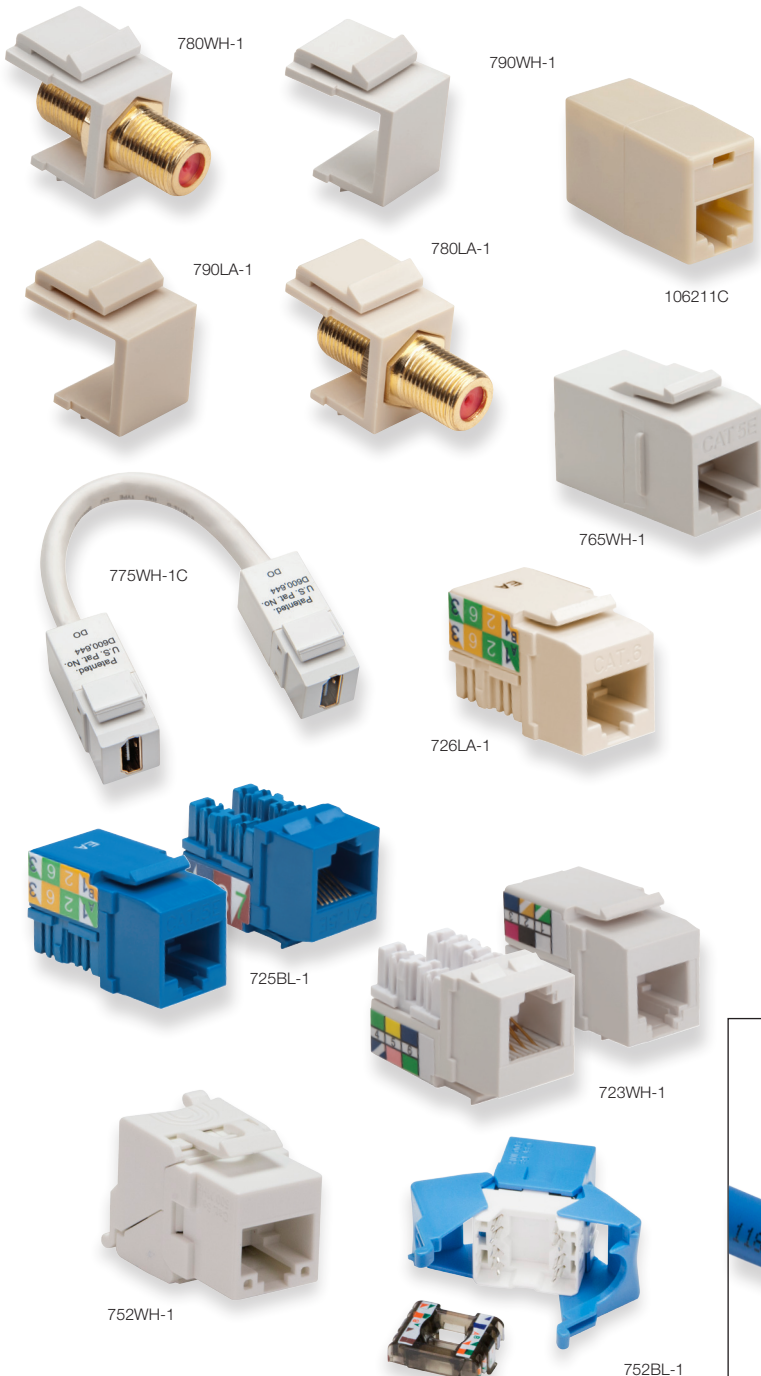

P/N Description

P/N	Description
13501C	Xpress Jack w/Platinum Tools Die
13551C	Platinum Tools Replacement Die
13552C	Leviton Die

Wall Plates

- Compatible with most industry standard keystone jacks and EZ-SnapJacks
- Engineered to prevent possible fracturing from over tighten screws
- UL & RoHS compliant
- One-piece, single-gang, 4 1/2" X 2 3/4"
- Includes color matching mounting screws
- Designed to fit standard single-gang outlet boxes

Keystone Jacks

Cat3, Cat5e, Cat6, and Cat6A

726WH-1

Keystone Jacks and Couplers

- Color coded to make EIA/TIA 568A/B wiring easy
- Contacts 50 micron gold
- Meets/Exceeds EIA/TIA category standards
- Compatible with industry standard wall plates
- RoHS compliant
- UL listed

Keystone Jacks – Installer Packs of 50

P/N	Keystone
723LA-50	Keystone Cat3, 6 Pin, 110 Jack, Light Almond
723WH-50	Keystone Cat3, 6 Pin, 110 Jack, White
725BL-50	Keystone Cat5e, 110 Jack, Blue
725LA-50	Keystone Cat5e, 110 Jack, Light Almond
725WH-50	Keystone Cat5e, 110 Jack, White
726BL-50	Keystone Cat 6, 110 Jack, Blue
726LA-50	Keystone Cat 6, 110 Jack, Light Almond
726WH-50	Keystone Cat 6, 110 Jack, White
780LA-50	Keystone F - 3GHz, Light Almond
780WH-50	Keystone F - 3GHz, White