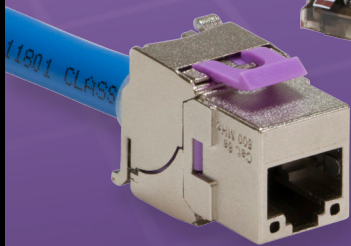

Structured Wiring

Connectivity solutions
for your network!

Platinum Tools is known as a leader in providing products and solutions for the structured wiring networking world of data, voice and video. Our Xpress Jack™ Punchdown Tool, Keystone Jacks, Wall Plates and EZ-SnapJacks™ are the latest additions to our growing line of solutions.

Xpress Jack

- One stroke keystone jack terminations
- Designed for 110 type 4 pair keystone jacks
- Simple, one-handed operation

Keystone Jacks

- Cat3
- Cat5e
- Cat6
- Cat6A

Wall Plates

- 1 Port
- 2 Ports
- 4 Ports

EZ-SnapJacks

- Cat5e
- Cat6